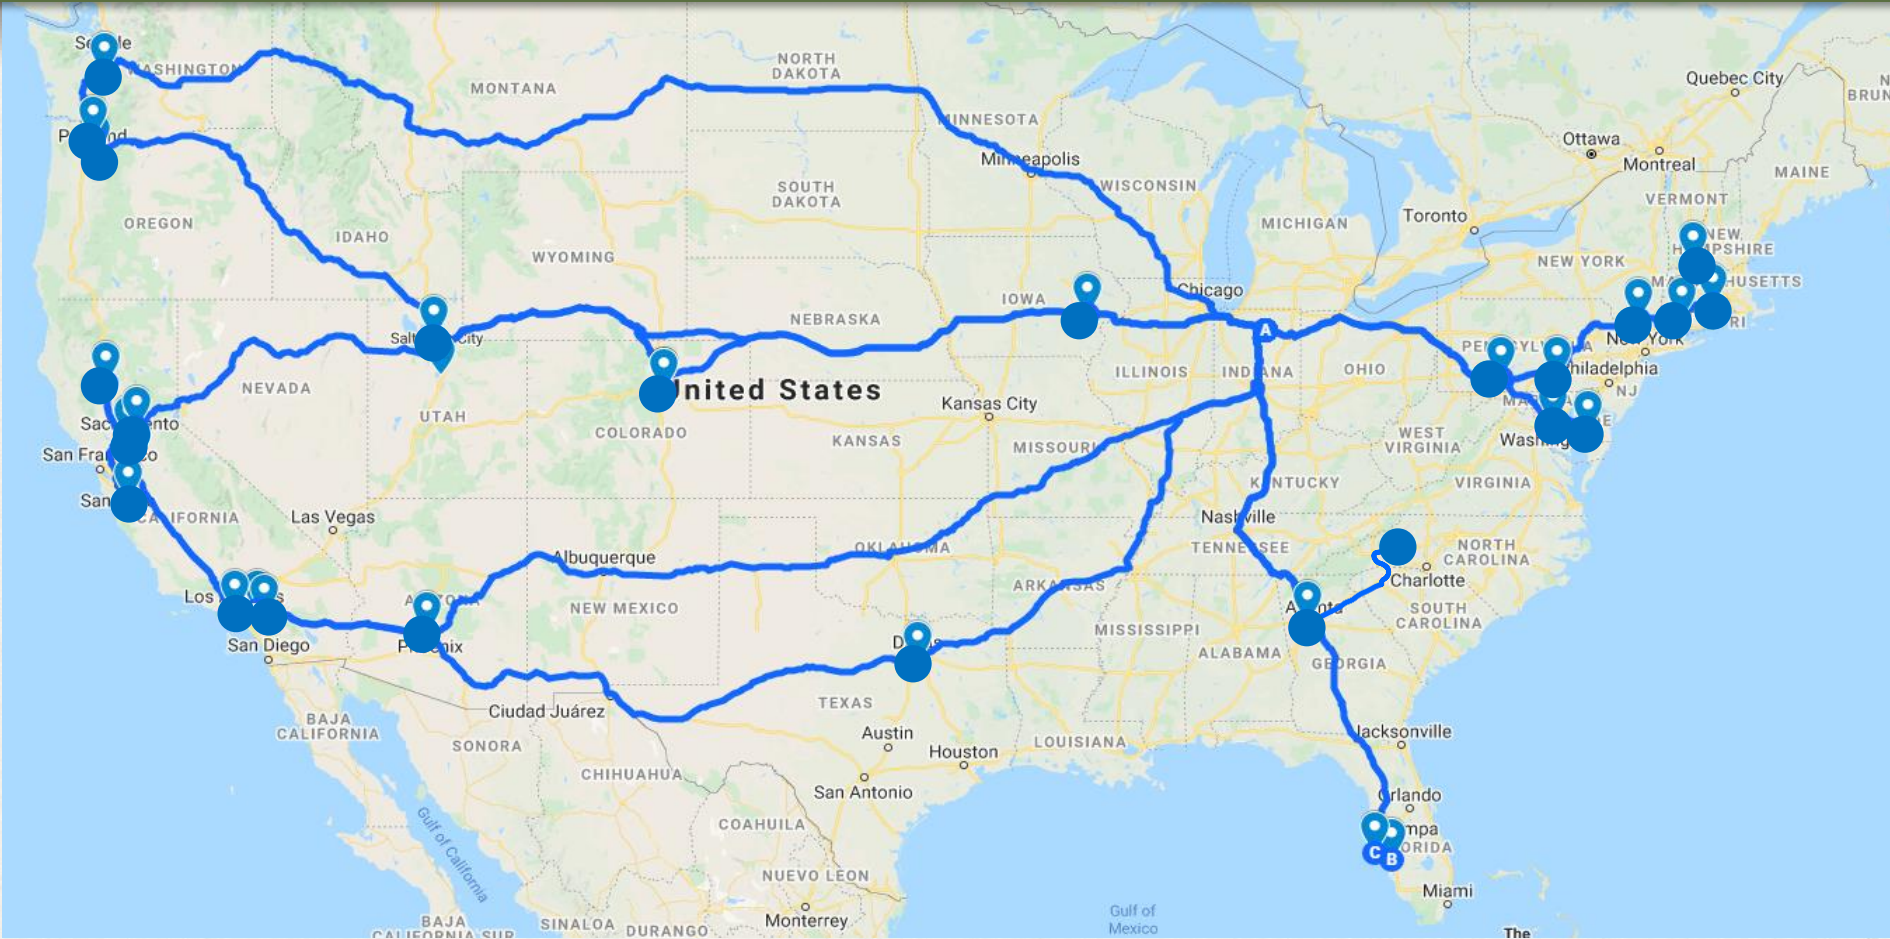

By [Cara Buckley](#)

March 28, 2024, 5:06 a.m. ET

<https://www.nytimes.com/2024/03/28/climate/chickens-egg-industry-humane.html>

FREIGHT LANES/DISTRIBUTION CENTERS

KeHE

OUR FARMS

STATES: ILLINOIS, WISCONSIN, INDIANA, OHIO, KENTUCKY, MICHIGAN, TENNESSEE