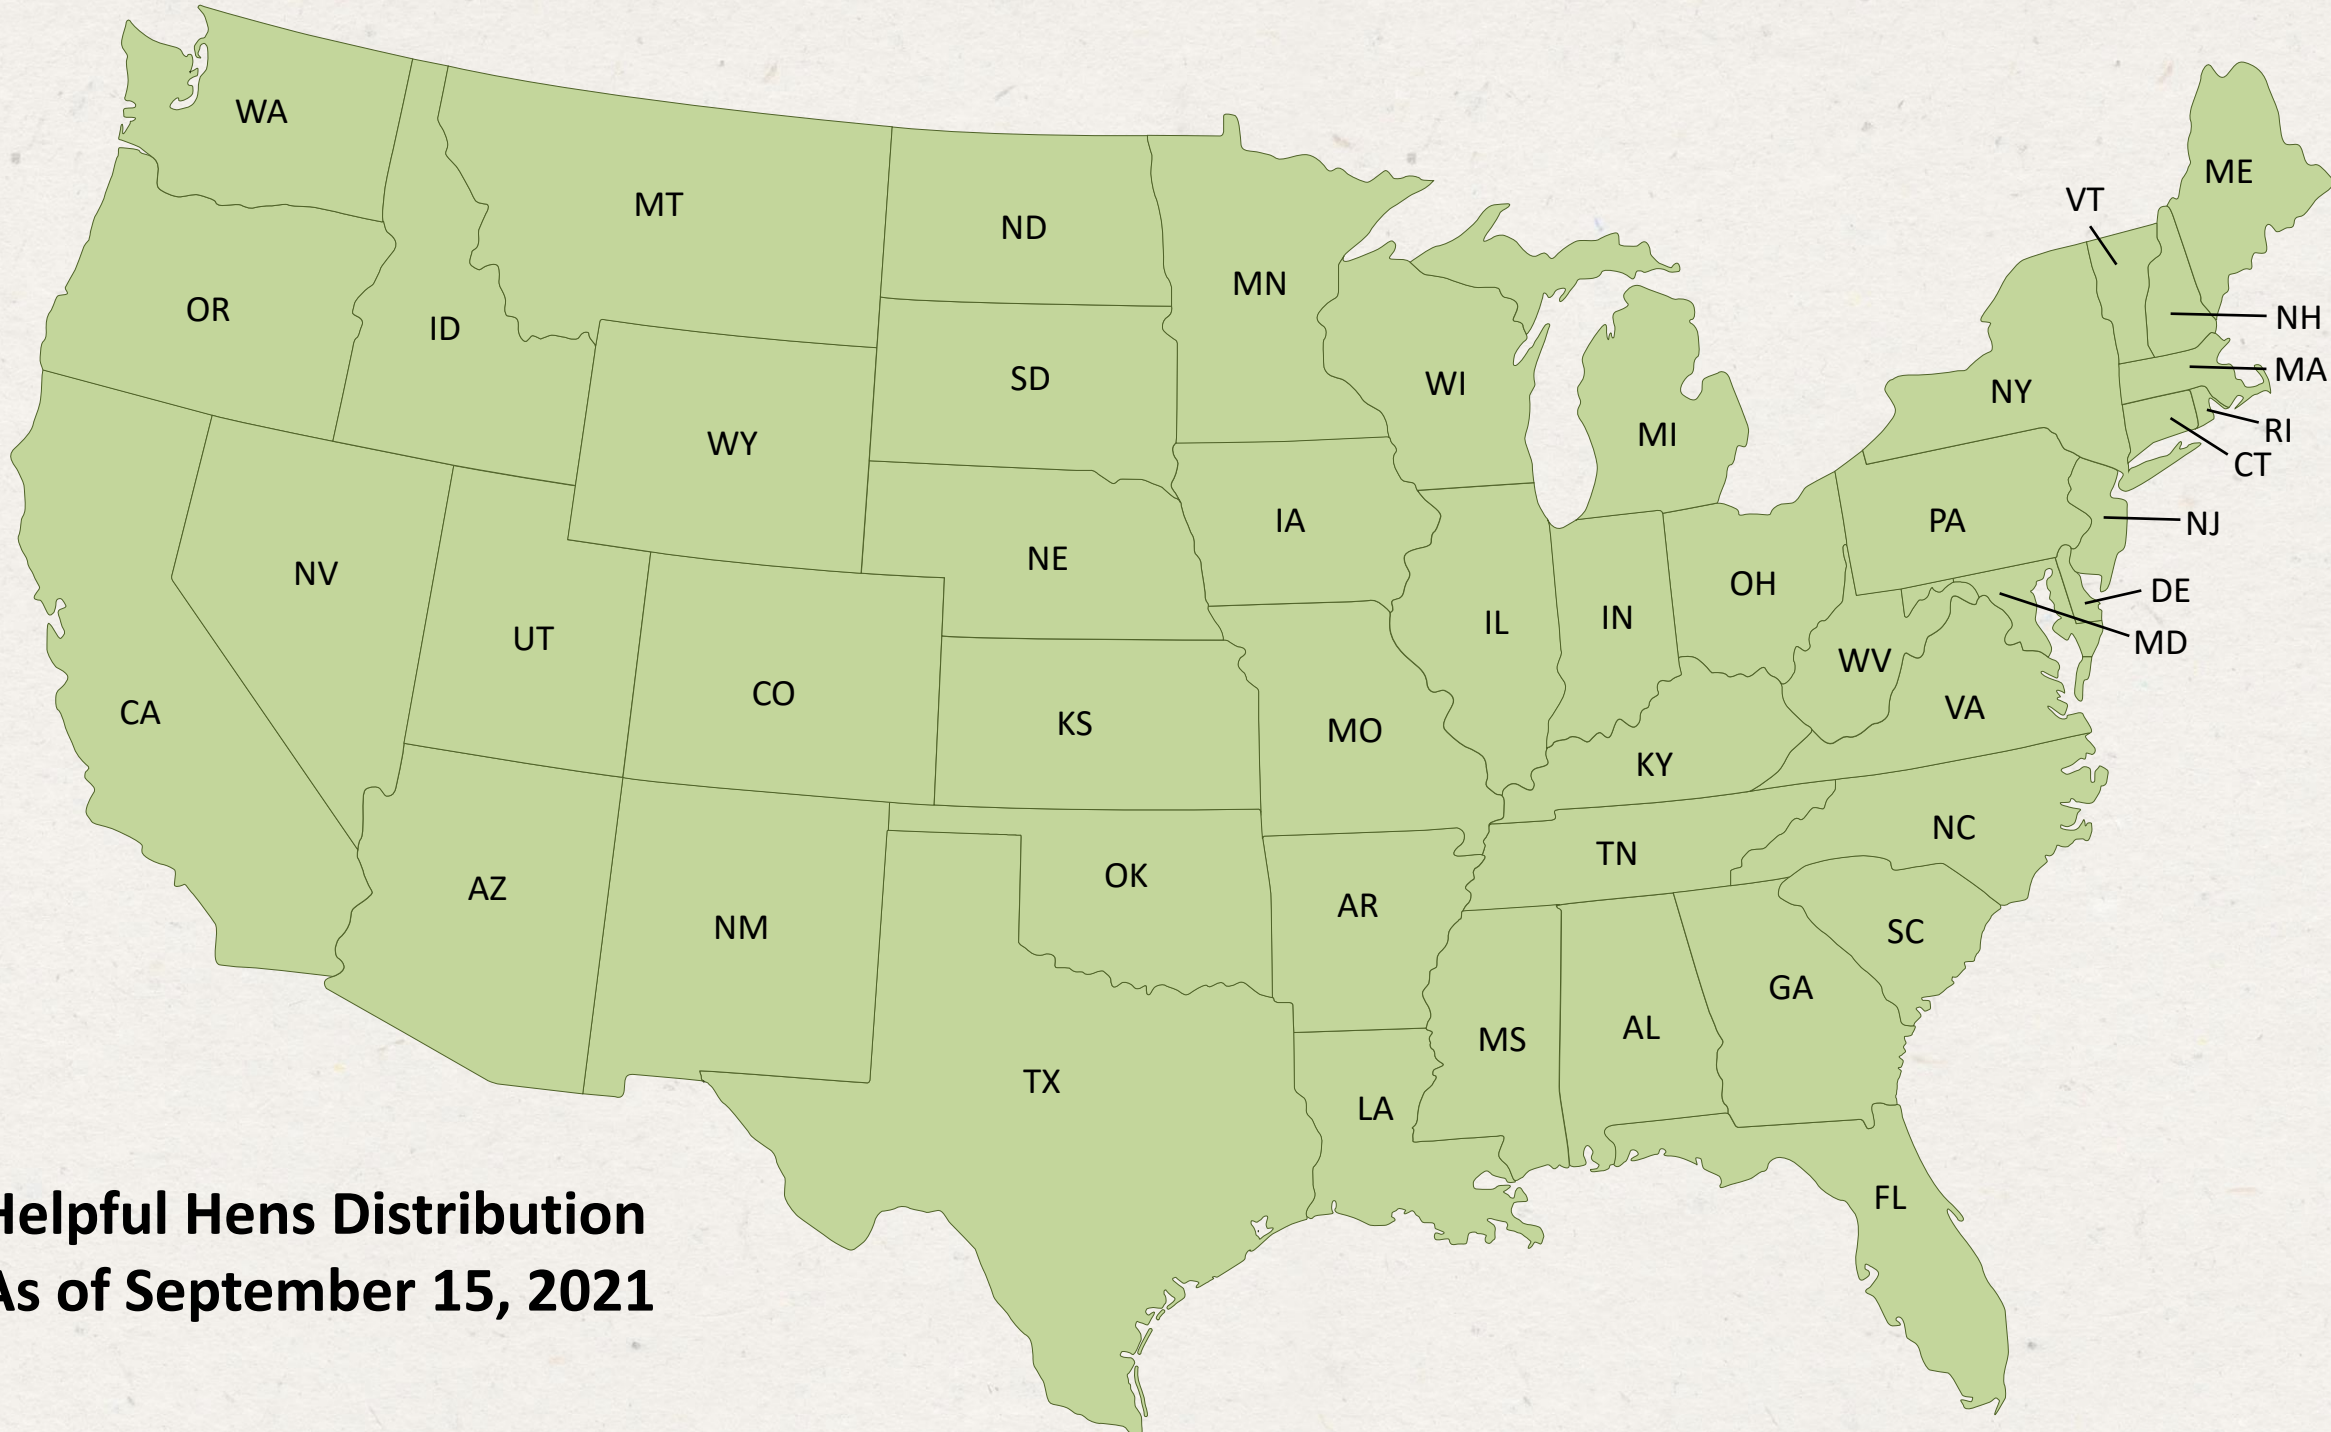

**Helpful Hens Distribution
As of September 15, 2021**